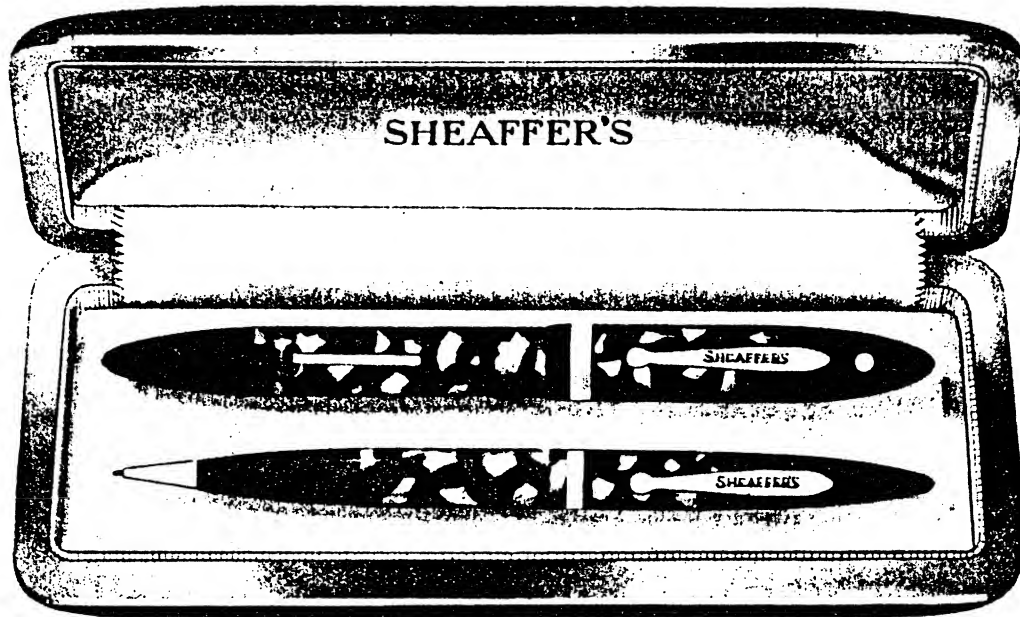

TWO PIECE ENSEMBLES IN *De Luxe* PRESENTATION BOX

		2D2				
PEN	PENCIL	BLACK	EBONIZED PEARL	GREY PEARL	MARINE GREEN	SET PRICE
DELUXE AUTOGRAPH LEVER TYPE						
85TC	SLT5	21.91—TALVO	2D91—DAKUB			$30.00*
75TC	LTSC5	21.92—TALVY	2D92—DAKYB			30.00*
75VC	LVC5	21.93—TAMVE	2D93—DALAB			30.00*
DE LUXE AUTOGRAPH VISIBLE TYPE						
85W	SLT5	21.97—TAMYO	2D97—DANIB			30.00*
75W	LTSC5	21.98—TAMVU	2D98—DANOB			30.00*
735WS	LVF5	21.99—TAMVY	2D99—DANUB			30.00*
LIFETIME LEVER TYPE						
8TC	SLT	21.1—LABAB	2D1—DALUB	2M1—MABAB	2H1—HABAB	15.00
74TC	LTSC	21.2—LABEB	2D2—DALYB	2M2—MABEB	2H2—HABEB	14.00
74VC	LVC	21.3—LABIB	2D3—DAMAB	2M3—MABIB	2H3—HABIB	12.25
LIFETIME VISIBLE BARREL TYPE						
8W	SLT	21.81—WUBUB	2D81—WUCAB	2A81—WUDIB		15.00
74W	LTSC	21.86—WUMYB	2D86—WUPEB	2A86—WUPAB		14.00
FIRST LADY LIFETIME LEVER TYPE						
73V	LVF	21.7—LADCA	2D7—LADEB	2M7—LADIC		12.25
FIRST LADY LIFETIME VISIBLE BARREL TYPE						
73WS	LVF	21.87—LADAG	2D87—LADEH	2A87—LADGI		12.25
FIRST LADY LEVER TYPE						
53V	LVF	21.37—LADPE	2D37—LADQI	2M37—LADUO		8.50
FIRST LADY VISIBLE BARREL TYPE						
53WS	LVF	21.88—LADUI	2D88—LADVO	2A88—LADWU		8.50
SHEAFFER FEATHERTOUCH LEVER TYPE						
5TC	LTSC	21.32—MSEZE	2D32—DAMYB	2M32—MSEVU	2H32—MSEWY	9.00
5VC	LVC	21.33—MSEYF	2D33—DANAB	2M33—MSEIB	2H33—MSEOC	8.50
SHEAFFER FEATHERTOUCH VISIBLE BARREL TYPE						
7W	LTSC	21.82—WUCFB	2D82—WUCFB	2A82—WUDYB		11.50
7WS	LVC	21.83—WUCUB	2D83—WUCIB	2A83—WUFEB		11.00
5W	LVC	21.84—WUDEB	2D84—WUGOB	2A84—WUFYB		8.50

*Prices include facsimile engraving of signature on pen and pencil. Without engraving, $29.00.